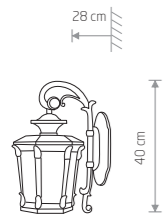

AMUR 4692

AMUR
painted aluminum, glass

■ 4692
● 1xE27, max 60W
IP23

AMUR 4693

AMUR
painted aluminum, glass

■ 4693
● 1xE27, max 60W
IP23

AMUR
painted aluminum, glass

■ 4694
● 1xE27, max 60W
IP44