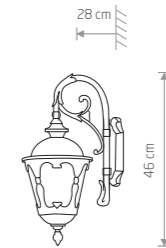

AMUR 4692

AMUR
painted aluminum, glass

■ 4692
● 1xE27, max 60W
IP23

AMUR 4693

AMUR
painted aluminum, glass

■ 4693
● 1xE27, max 60W
IP23

AMUR
painted aluminum, glass

■ 4694
● 1xE27, max 60W
IP44

TYBR 4685

TYBR
painted aluminum, glass

■ 4685
● 1xE27, max 60W
IP44

TYBR 4684

TYBR
painted aluminum, glass

■ 4686
● 1xE27, max 60W
IP44

TYBR
painted aluminum, glass

■ 4684
● 1xE27, max 60W
IP44