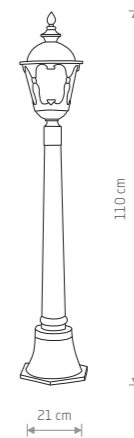

AMUR 4692

AMUR
painted aluminum, glass

■ 4692
● 1xE27, max 60W
IP23

AMUR 4693

AMUR
painted aluminum, glass

■ 4693
● 1xE27, max 60W
IP23

AMUR
painted aluminum, glass

■ 4694
● 1xE27, max 60W
IP44

TYBR 4685

TYBR
painted aluminum, glass

■ 4685
● 1xE27, max 60W
IP44

TYBR 4684

TYBR
painted aluminum, glass

■ 4686
● 1xE27, max 60W
IP44

TYBR
painted aluminum, glass

■ 4684
● 1xE27, max 60W
IP44