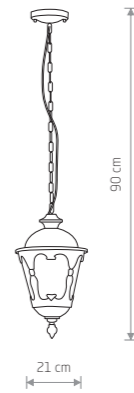

AMUR 4692

AMUR
painted aluminum, glass

■ 4692
● 1xE27, max 60W
IP23

AMUR 4693

AMUR
painted aluminum, glass

■ 4693
● 1xE27, max 60W
IP23

AMUR
painted aluminum, glass

■ 4694
● 1xE27, max 60W
IP44

TYBR 4685

TYBR
painted aluminum, glass

■ 4685
● 1xE27, max 60W
IP44

TYBR 4684

TYBR
painted aluminum, glass

■ 4686
● 1xE27, max 60W
IP44

TYBR
painted aluminum, glass

■ 4684
● 1xE27, max 60W
IP44