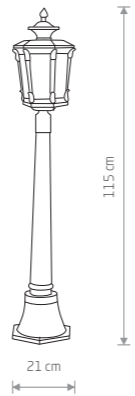

AMUR 4692

AMUR
painted aluminum, glass

■ 4692
● 1xE27, max 60W
IP23

AMUR 4693

AMUR
painted aluminum, glass

■ 4693
● 1xE27, max 60W
IP23

AMUR
painted aluminum, glass

■ 4694
● 1xE27, max 60W
IP44

TYBR 4685

TYBR
painted aluminum, glass

■ 4685
● 1xE27, max 60W
IP44

TYBR 4684

TYBR
painted aluminum, glass

■ 4686
● 1xE27, max 60W
IP44

TYBR
painted aluminum, glass

■ 4684
● 1xE27, max 60W
IP44