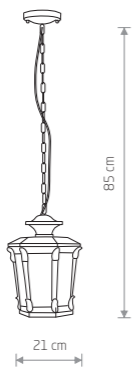

AMUR 4692

AMUR
painted aluminum, glass

■ 4692
● 1xE27, max 60W
IP23

AMUR 4693

AMUR
painted aluminum, glass

■ 4693
● 1xE27, max 60W
IP23

AMUR
painted aluminum, glass

■ 4694
● 1xE27, max 60W
IP44

TYBR 4685

TYBR
painted aluminum, glass

■ 4685
● 1xE27, max 60W
IP44

TYBR 4684

TYBR
painted aluminum, glass

■ 4686
● 1xE27, max 60W
IP44

TYBR
painted aluminum, glass

■ 4684
● 1xE27, max 60W
IP44