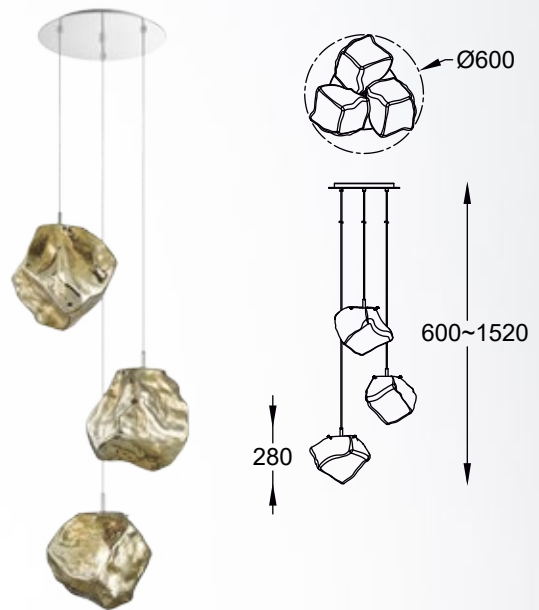

**ROCK** new  
 Pendant lamp  
**P0488-01F-F4HF**  
 1xG9 MAX 28W  
 metal chrome body,  
 vacume plated  
 bronze shade

**ROCK** new  
 Pendant lamp  
**P0488-03D-B5HF**  
 3xG9 MAX 28W  
 metal chrome body,  
 vacume plated  
 bronze shade

**ROCK** new  
 Pendant lamp  
**P0488-01A-F4HF**  
 1xE27 MAX 40W  
 metal chrome body,  
 vacume plated  
 bronze shade

**ROCK** new  
 Pendant lamp  
**P0488-03A-B5HF**  
 3xE27 MAX 40W  
 metal chrome body,  
 vacume plated  
 bronze shade