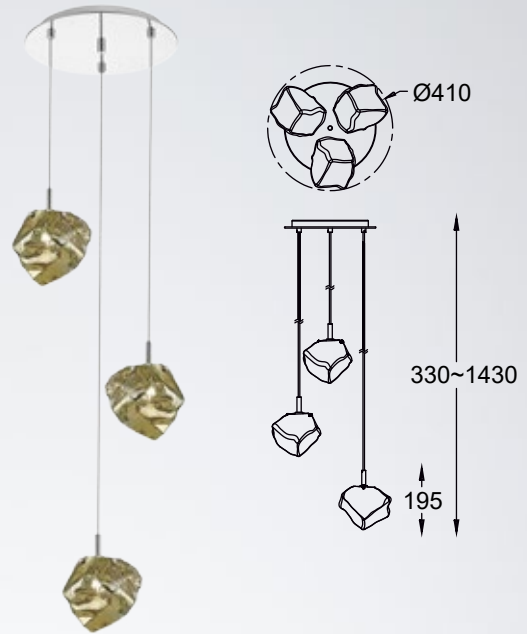

**ROCK** new  
 Pendant lamp  
**P0488-01F-F4HF**  
 1xG9 MAX 28W  
 metal chrome body,  
 vacume plated  
 bronze shade

**ROCK** new  
 Pendant lamp  
**P0488-03D-B5HF**  
 3xG9 MAX 28W  
 metal chrome body,  
 vacume plated  
 bronze shade

**ROCK** new  
 Pendant lamp  
**P0488-01A-F4HF**  
 1xE27 MAX 40W  
 metal chrome body,  
 vacume plated  
 bronze shade

**ROCK** new  
 Pendant lamp  
**P0488-03A-B5HF**  
 3xE27 MAX 40W  
 metal chrome body,  
 vacume plated  
 bronze shade