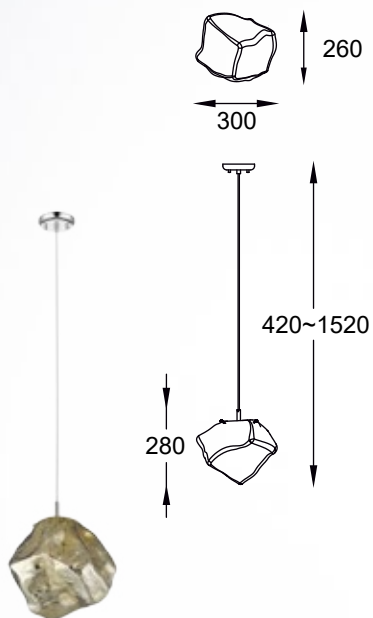

**ROCK** new  
 Pendant lamp  
**P0488-01F-F4HF**  
 1xG9 MAX 28W  
 metal chrome body,  
 vacume plated  
 bronze shade

**ROCK** new  
 Pendant lamp  
**P0488-03D-B5HF**  
 3xG9 MAX 28W  
 metal chrome body,  
 vacume plated  
 bronze shade

**ROCK** new  
 Pendant lamp  
**P0488-01A-F4HF**  
 1xE27 MAX 40W  
 metal chrome body,  
 vacume plated  
 bronze shade

**ROCK** new  
 Pendant lamp  
**P0488-03A-B5HF**  
 3xE27 MAX 40W  
 metal chrome body,  
 vacume plated  
 bronze shade