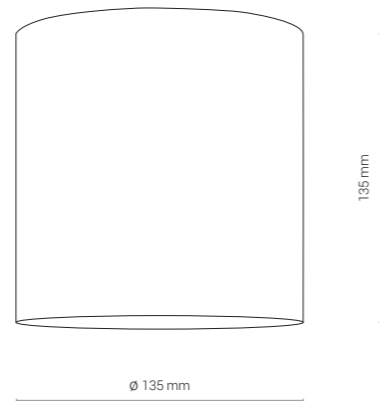

CL IOS LED 30W

LUMINOUS INTENSITY DISTRIBUTION DIAGRAM

Luminous intensity [cd]
C0-C180 ———
C90-C270 ———

Beam cone diagram
Beam angle 36°

8727, 8728, 8730, 8731, 30W, 3000K, 4000K, beam angle 36°

LUMINOUS INTENSITY DISTRIBUTION DIAGRAM

Luminous intensity [cd]
C0-C180 ———
C90-C270 ———

Beam cone diagram
Beam angle 60°

8732, 8733, 8734, 8735, 30W, 3000K, 4000K, beam angle 60°

CL IOS LED 30W, 36°

aluminium / aluminum / алюминий

- 8731 ○ WH - 3000K 8728 ● BL - 3000K
8730 ○ WH - 4000K 8727 ● BL - 4000K