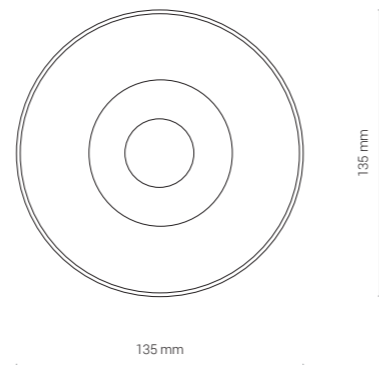

CL IOS LED 30W

LUMINOUS INTENSITY DISTRIBUTION DIAGRAM

Luminous intensity [cd]
C0-C180 ———
C90-C270 ———

Beam cone diagram
Beam angle 36°

8727, 8728, 8730, 8731, 30W, 3000K, 4000K, beam angle 36°

LUMINOUS INTENSITY DISTRIBUTION DIAGRAM

Luminous intensity [cd]
C0-C180 ———
C90-C270 ———

Beam cone diagram
Beam angle 60°

8732, 8733, 8734, 8735, 30W, 3000K, 4000K, beam angle 60°

CL IOS LED 30W, 36°

aluminium / aluminum / алюминий

- 8731 ○ WH - 3000K 8728 ● BL - 3000K
8730 ○ WH - 4000K 8727 ● BL - 4000K