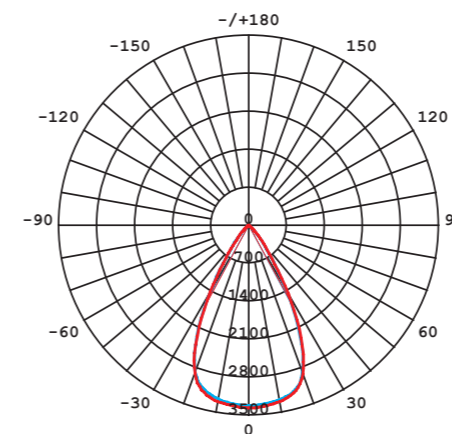

CL IOS LED 30W

LUMINOUS INTENSITY DISTRIBUTION DIAGRAM

Luminous intensity [cd]
C0-C180 ———
C90-C270 ———

Beam cone diagram
Beam angle 36°

8727, 8728, 8730, 8731, 30W, 3000K, 4000K, beam angle 36°

LUMINOUS INTENSITY DISTRIBUTION DIAGRAM

Luminous intensity [cd]
C0-C180 ———
C90-C270 ———

Beam cone diagram
Beam angle 60°

8732, 8733, 8734, 8735, 30W, 3000K, 4000K, beam angle 60°

CL IOS LED 30W, 36°

aluminium / aluminum / алюминий

- 8731 ○ WH - 3000K 8728 ● BL - 3000K
8730 ○ WH - 4000K 8727 ● BL - 4000K