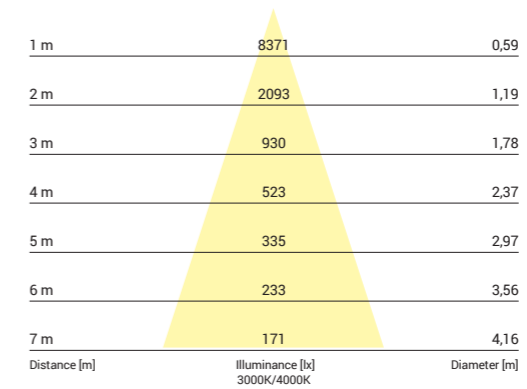

CL IOS LED 30W

LUMINOUS INTENSITY DISTRIBUTION DIAGRAM

Luminous intensity [cd]
C0-C180 ———
C90-C270 ———

Beam cone diagram
Beam angle 36°

8727, 8728, 8730, 8731, 30W, 3000K, 4000K, beam angle 36°

LUMINOUS INTENSITY DISTRIBUTION DIAGRAM

Luminous intensity [cd]
C0-C180 ———
C90-C270 ———

Beam cone diagram
Beam angle 60°

8732, 8733, 8734, 8735, 30W, 3000K, 4000K, beam angle 60°

CL IOS LED 30W, 36°

aluminium / aluminum / алюминий

- 8731 ○ WH - 3000K 8728 ● BL - 3000K
8730 ○ WH - 4000K 8727 ● BL - 4000K