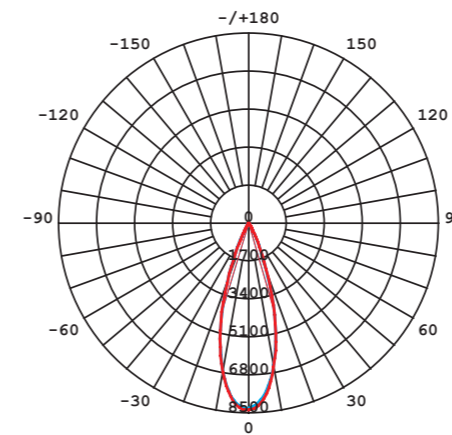

CL IOS LED 30W

LUMINOUS INTENSITY DISTRIBUTION DIAGRAM

Luminous intensity [cd]
C0-C180 ———
C90-C270 ———

Beam cone diagram
Beam angle 36°

8727, 8728, 8730, 8731, 30W, 3000K, 4000K, beam angle 36°

LUMINOUS INTENSITY DISTRIBUTION DIAGRAM

Luminous intensity [cd]
C0-C180 ———
C90-C270 ———

Beam cone diagram
Beam angle 60°

8732, 8733, 8734, 8735, 30W, 3000K, 4000K, beam angle 60°

CL IOS LED 30W, 36°

aluminium / aluminum / алюминий

- 8731 ○ WH - 3000K 8728 ● BL - 3000K
8730 ○ WH - 4000K 8727 ● BL - 4000K