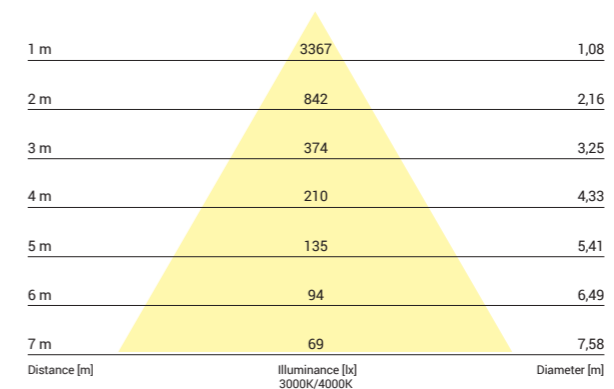

CL IOS LED 30W

LUMINOUS INTENSITY DISTRIBUTION DIAGRAM

Luminous intensity [cd]
C0-C180 ———
C90-C270 ———

Beam cone diagram
Beam angle 36°

8727, 8728, 8730, 8731, 30W, 3000K, 4000K, beam angle 36°

LUMINOUS INTENSITY DISTRIBUTION DIAGRAM

Luminous intensity [cd]
C0-C180 ———
C90-C270 ———

Beam cone diagram
Beam angle 60°

8732, 8733, 8734, 8735, 30W, 3000K, 4000K, beam angle 60°

CL IOS LED 30W, 36°

aluminium / aluminum / алюминий

- 8731 ○ WH - 3000K 8728 ● BL - 3000K
8730 ○ WH - 4000K 8727 ● BL - 4000K