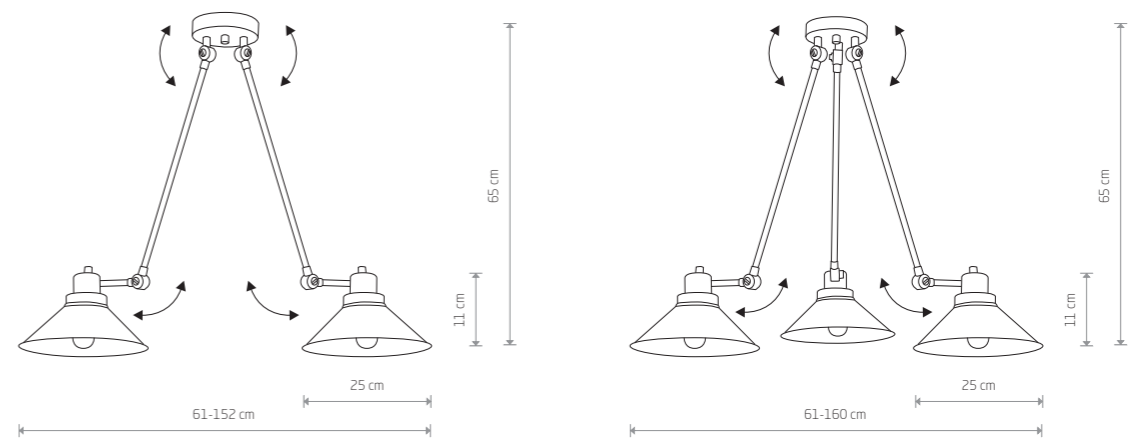

TECHNO 9145

TECHNO 9144

TECHNO
painted steel

- 9145
- 1xE27, max 60W

TECHNO
painted steel

- 9144
- 1xE27, max 60W

TECHNO 9142

TECHNO
painted steel

- 9143
- 2xE27, max 60W

TECHNO
painted steel

- 9142
- 3xE27, max 60W