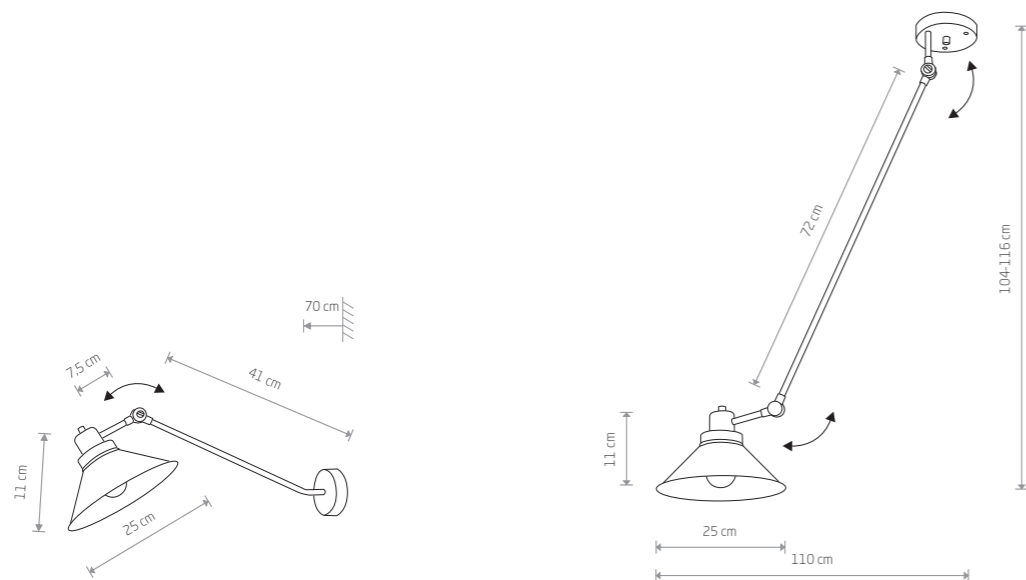

TECHNO 9145

TECHNO 9144

TECHNO
painted steel

- 9145
- 1xE27, max 60W

TECHNO
painted steel

- 9144
- 1xE27, max 60W

TECHNO 9142

TECHNO
painted steel

- 9143
- 2xE27, max 60W

TECHNO
painted steel

- 9142
- 3xE27, max 60W