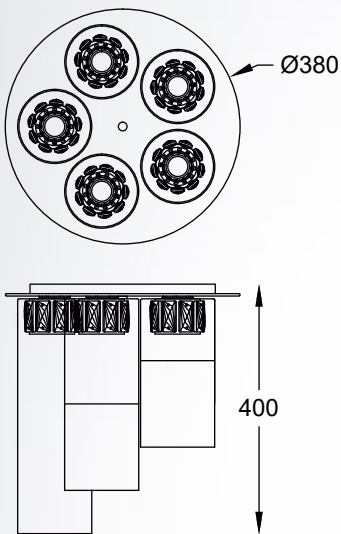

**GEM LED** • new

Ceiling lamp  
**C0389-03F-B5AC**  
 3xLED 5W, 1350LM, 3000K  
 chrome metal body,  
 transparent crystals, transparent  
 glass shade

**GEM LED** • new

Ceiling lamp  
**C0389-03F-F7AC**  
 3xLED 5W, 1350LM, 3000K  
 french gold metal body,  
 transparent crystals, transparent  
 glass shade

**GEM LED** • new

Ceiling lamp  
**C0389-05F-B5AC**  
 5xLED 5W, 2250LM, 3000K  
 chrome metal body,  
 transparent crystals, transparent  
 glass shade

**GEM LED** • new

Ceiling lamp  
**C0389-05F-F7AC**  
 5xLED 5W, 2250LM, 3000K  
 french gold metal body,  
 transparent crystals, transparent  
 glass shade