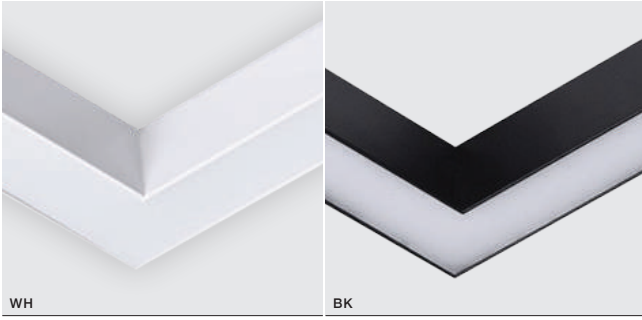

SAGA TRACK

Track Magnetic

SAGA TRACK MAGNETIC CORNER A 24W MILKY120 3000K / 4000K

LED integrated

voltage: 48V

IP20

technical

specification

LED 24W 1200lm 3000K

LED 24W 1300lm 4000K

installation: Track Magnetic – 52 or 27

beam angle: 120°

COLOUR / NEW INDEX NO.

- 3000K WHITE (WH) **AZ4614**
- 3000K BLACK (BK) **AZ4613**
- 4000K WHITE (WH) **AZ4616**
- 4000K BLACK (BK) **AZ4615**

SAGA TRACK MAGNETIC CORNER B 24W MILKY120 3000K / 4000K

LED integrated

voltage: 48V

IP20

technical

specification

LED 24W 1200lm 3000K

LED 24W 1300lm 4000K

installation: Track Magnetic – 52 or 27

beam angle: 120°

COLOUR / NEW INDEX NO.

- 3000K WHITE (WH) **AZ4618**
- 3000K BLACK (BK) **AZ4617**
- 4000K WHITE (WH) **AZ4620**
- 4000K BLACK (BK) **AZ4619**

* - EXPLANATION SHORTCUT PAGE 2 (E)