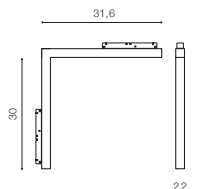

LED 24W 1200lm 3000K

LED 24W 1300lm 4000K

installation: Track Magnetic – 52 or 27

beam angle: 120°

COLOUR / NEW INDEX NO.

- 3000K WHITE (WH) **AZ4614**
- 3000K BLACK (BK) **AZ4613**
- 4000K WHITE (WH) **AZ4616**
- 4000K BLACK (BK) **AZ4615**

SAGA TRACK MAGNETIC CORNER B 24W MILKY120 3000K / 4000K

LED integrated

voltage: 48V

IP20

technical

specification

LED 24W 1200lm 3000K

LED 24W 1300lm 4000K

installation: Track Magnetic – 52 or 27

beam angle: 120°

COLOUR / NEW INDEX NO.

- 3000K WHITE (WH) **AZ4618**
- 3000K BLACK (BK) **AZ4617**
- 4000K WHITE (WH) **AZ4620**
- 4000K BLACK (BK) **AZ4619**

* - EXPLANATION SHORTCUT PAGE 2 (E)