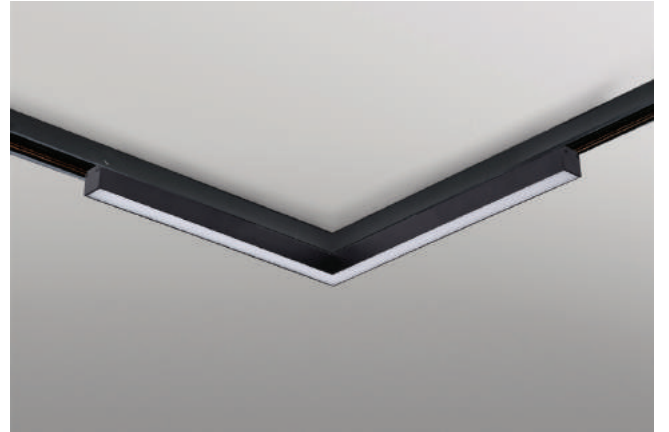

SAGA TRACK

Track Magnetic

SAGA TRACK MAGNETIC CORNER A 24W MILKY120 3000K / 4000K

LED integrated

voltage: 48V

IP20

technical

specification

LED 24W 1200lm 3000K

LED 24W 1300lm 4000K

installation: Track Magnetic – 52 or 27

beam angle: 120°

COLOUR / NEW INDEX NO.

- 3000K WHITE (WH) **AZ4614**
- 3000K BLACK (BK) **AZ4613**
- 4000K WHITE (WH) **AZ4616**
- 4000K BLACK (BK) **AZ4615**

SAGA TRACK MAGNETIC CORNER B 24W MILKY120 3000K / 4000K

LED integrated

voltage: 48V

IP20

technical

specification

LED 24W 1200lm 3000K

LED 24W 1300lm 4000K

installation: Track Magnetic – 52 or 27

beam angle: 120°

COLOUR / NEW INDEX NO.

- 3000K WHITE (WH) **AZ4618**
- 3000K BLACK (BK) **AZ4617**
- 4000K WHITE (WH) **AZ4620**
- 4000K BLACK (BK) **AZ4619**

* - EXPLANATION SHORTCUT PAGE 2 (E)