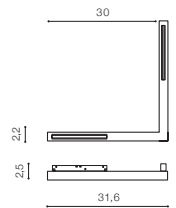

LED 24W 1200lm 3000K

LED 24W 1300lm 4000K

installation: Track Magnetic – 52 or 27

beam angle: 120°

COLOUR / NEW INDEX NO.

- 3000K WHITE (WH) **AZ4614**
- 3000K BLACK (BK) **AZ4613**
- 4000K WHITE (WH) **AZ4616**
- 4000K BLACK (BK) **AZ4615**

SAGA TRACK MAGNETIC CORNER B 24W MILKY120 3000K / 4000K

LED integrated

voltage: 48V

IP20

technical

specification

LED 24W 1200lm 3000K

LED 24W 1300lm 4000K

installation: Track Magnetic – 52 or 27

beam angle: 120°

COLOUR / NEW INDEX NO.

- 3000K WHITE (WH) **AZ4618**
- 3000K BLACK (BK) **AZ4617**
- 4000K WHITE (WH) **AZ4620**
- 4000K BLACK (BK) **AZ4619**

* - EXPLANATION SHORTCUT PAGE 2 (E)